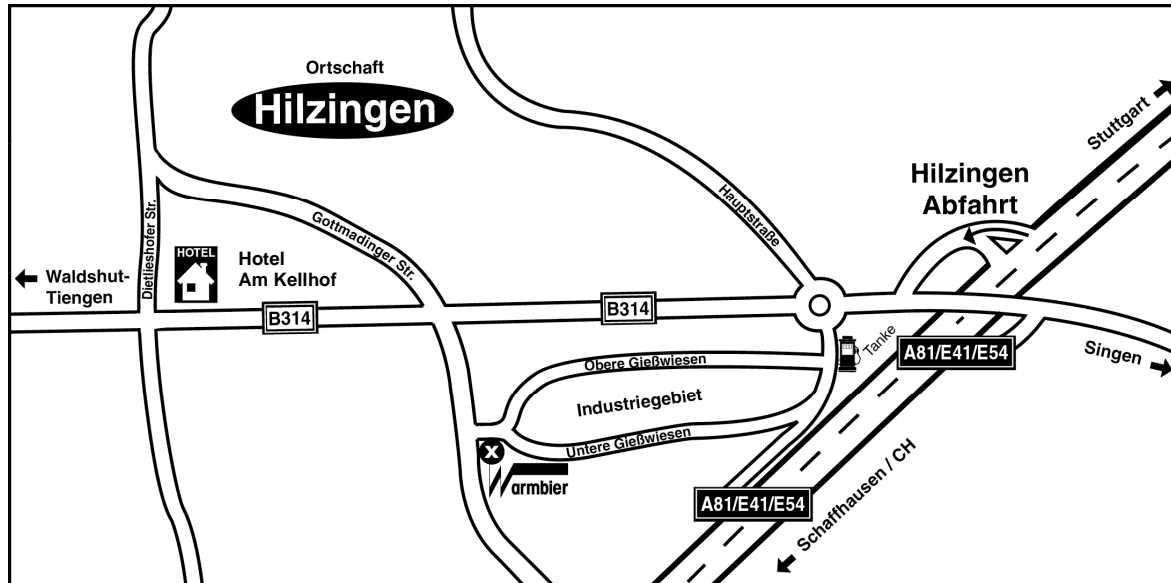

◆ Untere Gießwiesen 21 ◆ 78247 Hilzingen ◆ Tel.: +49-7731-86880 ◆ Fax: +49-7731-868830

Travel Direction

Highway A81 Stuttgart → Singen

- ◆ Autobahn A81 up to exit 42 - Hilzingen
- ◆ Turn right onto B314 direction Waldshut-Tiengen
- ◆ Left at the round about – industrial area Hilzingen (there is a gas station)
- ◆ Drive the street named Untere- or Obere Gießwiesen up to the end
- ◆ Our company is the last building on the left side (Untere Gießwiesen 21)

You will find enough parking lots in front of the building.

Recommended Overnight Accommodation

Hotel "Am Kellhof"

Dietlishofer Str. 13
78247 Hilzingen
Tel: +49 7731 9890-0
Fax: +49 7731 9890-55

Distance app. 1 km